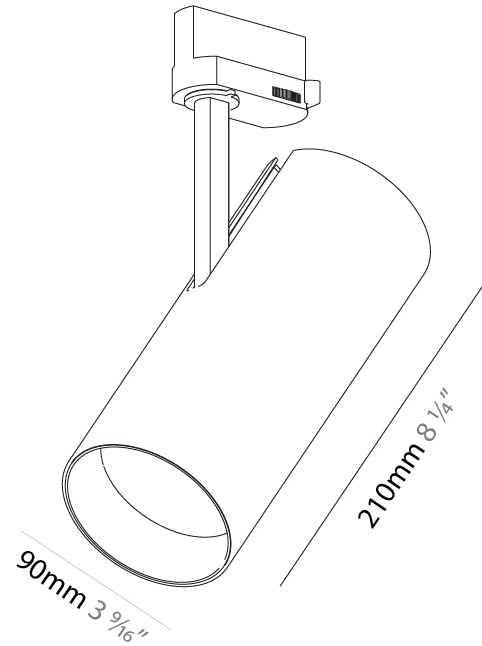

GENERAL

Series: Imagine
Subseries: Imagine 90
Brand: Prolicht
Division: Architectural
Mounting Type: Track
Mounting Location: Ceiling

PHYSICAL

Shape: Cylinder
Diameter (mm): 90
Diameter (in): 3 9/16
Height (mm): 210
Height (in): 8 1/4
Max. Overall Height (mm): 230
Max. Overall Height (in): 9 1/16
Light Distribution: Adjustable / Direct
Weight (kg): 0.903
Weight (lbs): 1.99
Fixture Finish: SSR / BKV / CWI / CRY / HAB / UFT / ITA / RUA / FTG / MYG / LOD / PUS / FRO / FUP / KIA / POP / BLS / SPG / MEY / GOH / GUM / CHC / COM / ABZ / JAG / OBR / MOS / ROR
Fixture Material: Aluminum Die Cast

ELECTRICAL

Lamp Type: LED (Zhaga Standard)
Input Wattage (W): 14
Total Output Wattage (W): 12.1
Dimming: Tri-Mode (Non-Dimming and Phase Dimming (120Vac only) and 0-10V Dimming)
Driver Included: Yes
Driver Location: Integrated
Driver Type: Constant Current - Universal
Driver Class: Class 2
Input Voltage (V): 120 - 277
Constant Current (MA): 350

LED

Number of LEDs: 1
Color Temperature (°K): 2700 / 3000 / 3500 / 4000
Max. Delivered Lumen (lm): 846 / 911 / 948 / 967
Nominal Lumen (lm): 1246 / 1342 / 1396 / 1424
CRI: >90 CRI
Lamp Life (hrs): 50000

OPTICAL

Reflector°: 6
Optic°: Lens Pack - No Lens / Linear Spread Lens / Honeycomb / Spread Lens
Adjustability: Rotational 350°; Tilt 90°

RATINGS AND CERTIFICATIONS

Certified By: Certified for North American Standards
IP rating: IP20